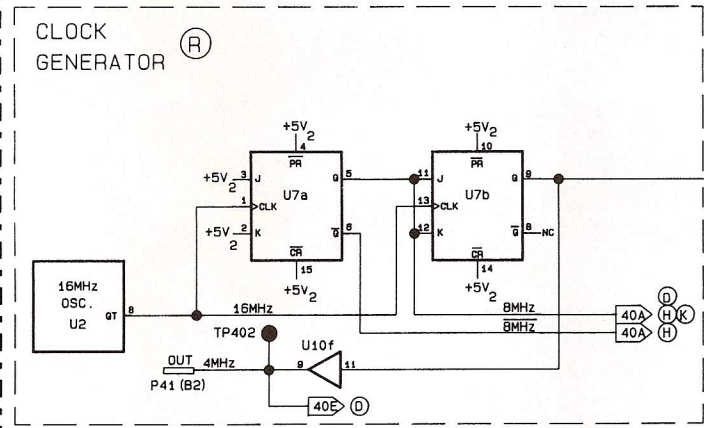

P70
A40

PROCESSOR/ROM ASSEMBLY
03561-66541 REV A

NON-VOLATILE MEMORY OPTION
03561-66542 REV A

Schematic **A40c**
 Processor/ROM Assembly
 7-119/7-120