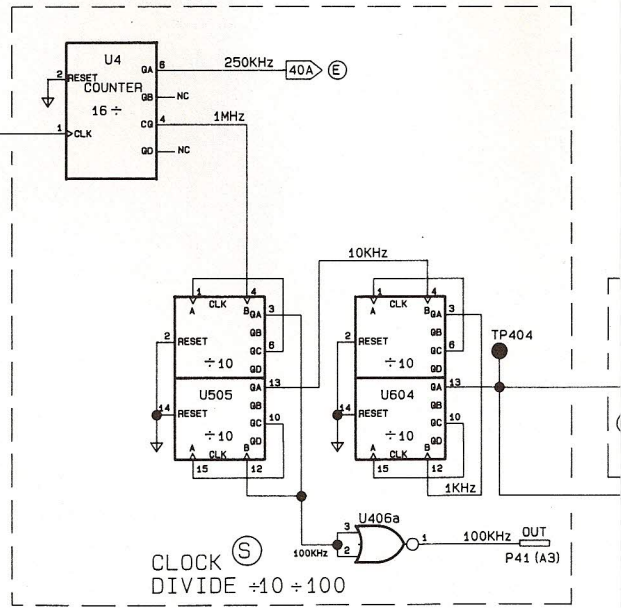

P70
A40

PROCESSOR/ROM ASSEMBLY
03561-66541 REV A

NON-VOLATILE MEMORY OPTION
03561-66542 REV A

Schematic **A40c**
 Processor/ROM Assembly
 7-119/7-120